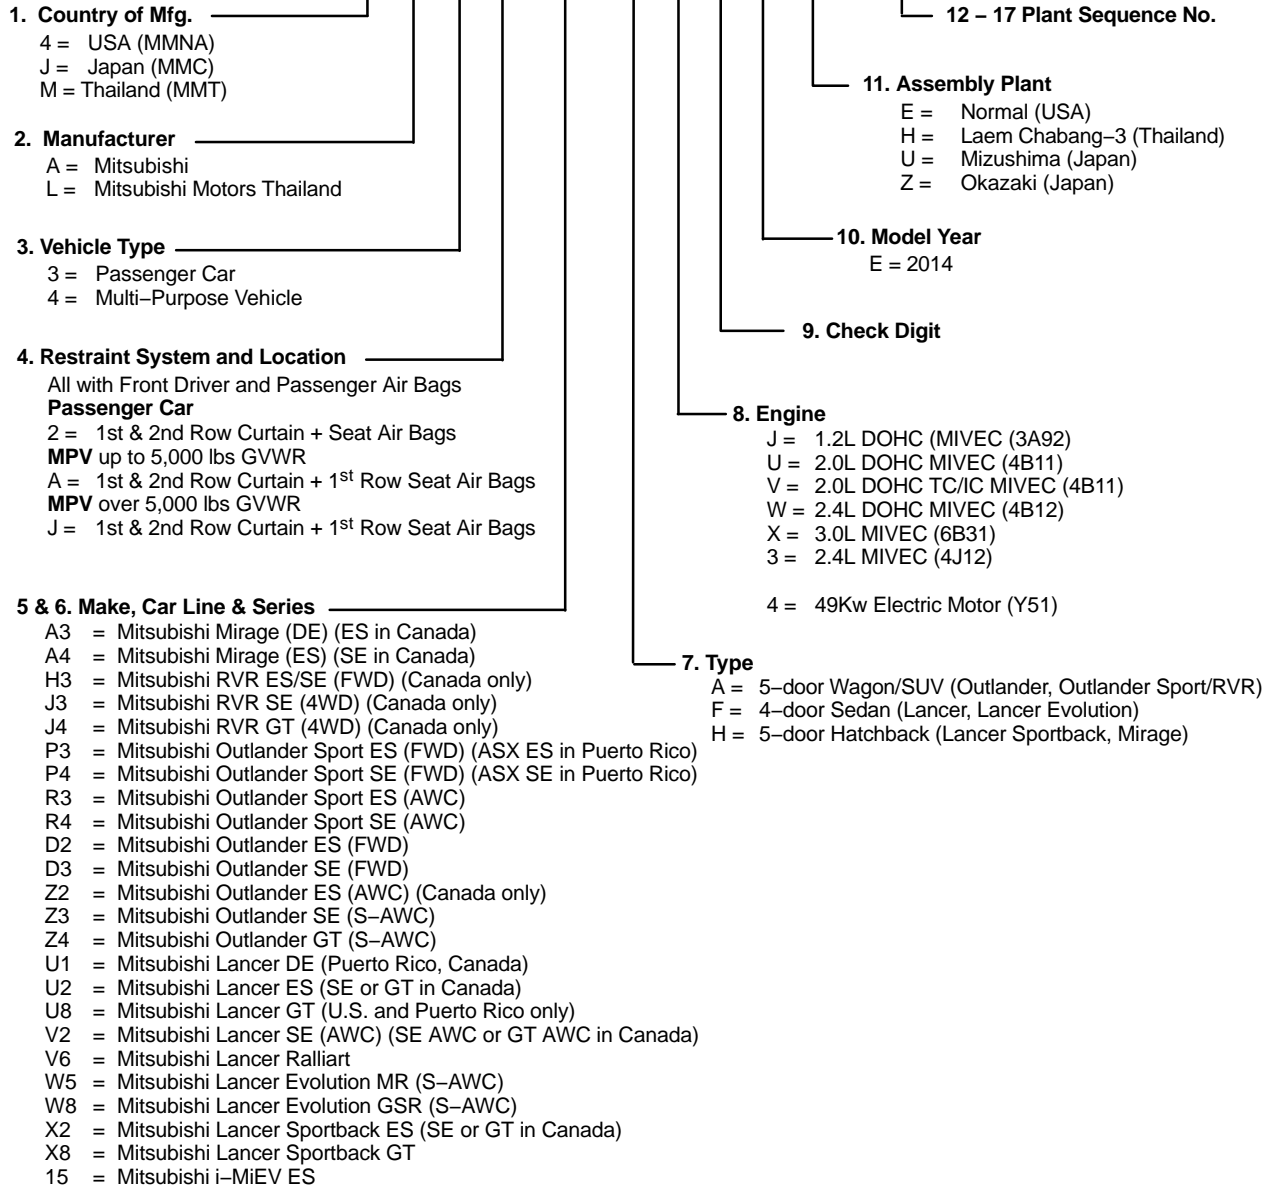

# 2014 MODEL VIN CODES

This VIN chart is available online at [www.mitsubishicars.com](http://www.mitsubishicars.com).  
 Select "Owners", => "Support", => "VIN Information", then select the appropriate year.

## VEHICLE IDENTIFICATION NUMBER

**4 A 4 A P 3 A U \* E E 123456**

**Legend**

FWD = Front Wheel Drive  
 4WD = 4-Wheel Drive  
 AWC = All Wheel Control  
 S-AWC = Super All Wheel Control

This information is subject to change without notice.  
 © 2013 Mitsubishi Motors North America, Inc.